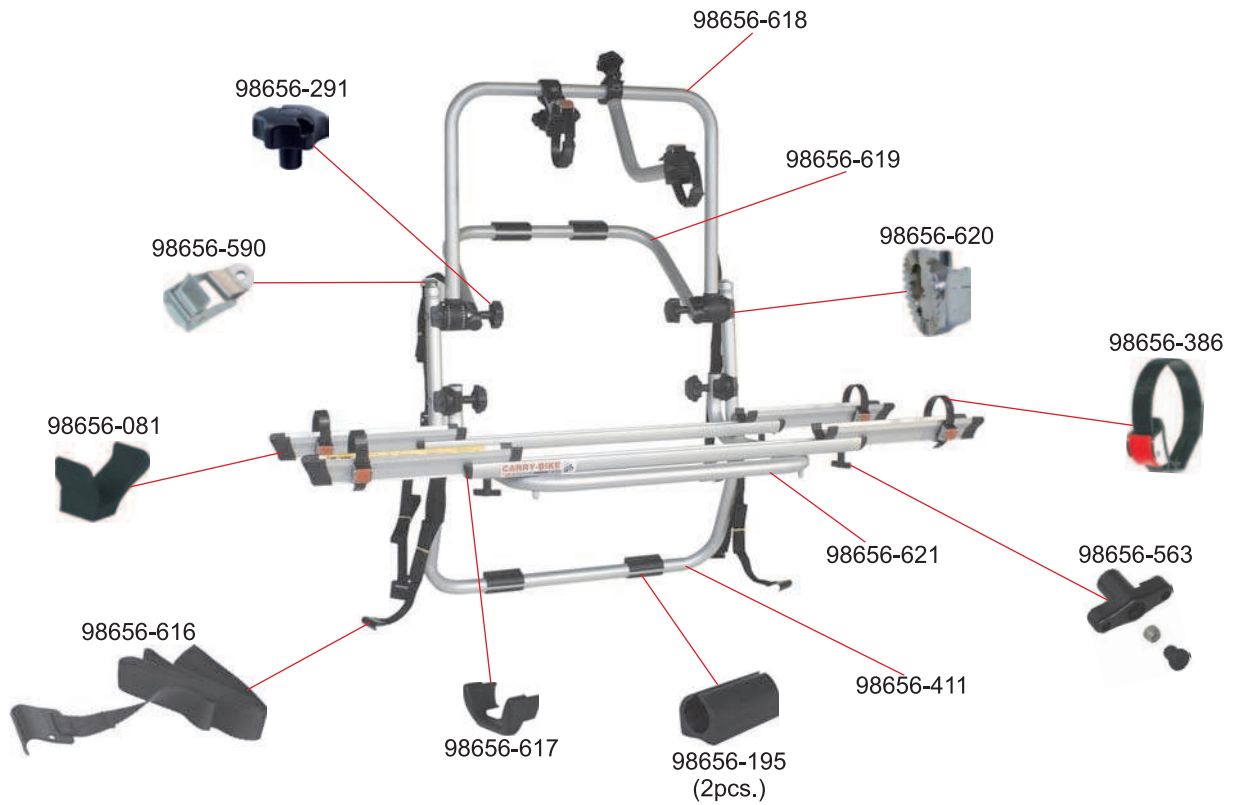

CARRY-BIKE

BACKPACK

02093A38-

CARRY-BIKE

GARAGE STANDARD

02093-54-